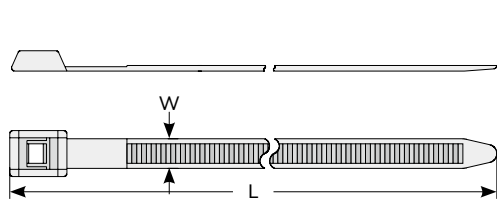

## 0321 KSS IN-LINE CABLE TIE

- Material: UL94V-2 flame rated, UL approved Nylon 66.
- Color : Natural and Black, other colors are available upon request.
- Feature: Flat headed low profile design to be used with playground equipment to avoid harming playing children.

Item No.	Length		W mm	Max. Bundle Dia. mm	Packing
	mm	inch			
FCV-255	255	10"	9	74	100pcs
FCV-391	391	15 1/2"	9	117	

## 0321 KSS OUTSIDE SERRATED CABLE TIE

- Material: UL94V-2 flame rated, UL approved Nylon 66.
- Feature : Reverse-insert design with pawl outside to eliminate the damage of object.

Item No.	Length		W mm	Max. Bundle Dia. mm	Packing
	mm	inch			
RRCV-100	103	4"	2.5	23	100pcs
RRCV-200D	203	8"	4.8	52	

## 0325 KSS KNOT TIE (BEAD TYPE)

- Material: UL94V-2 flame rated, UL approved Nylon 66.
- Color: Natural.
- Easy to install and release.
- Beaded design keeps wires from shifting or slipping.

Item No.	Length		W mm	Max. Bundle Dia. mm	Packing
	mm	inch			
TV-100	103	4"	2.5	25	100pcs
TV-120	120	4 3/4"	2.4	30	
TV-150	150	6"	2.9	39	
TV-180	180	7"	2.9	49	
TV-230	226	8 15/16"	3.8	63	
TV-280	273	11"	3.0	75	