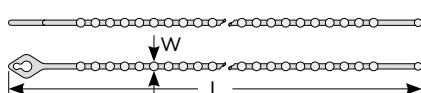

TV-150, 180, 280