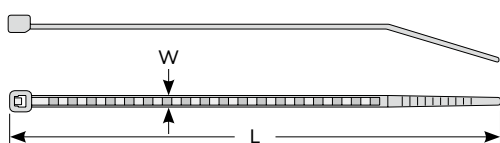

## 0321 KSS IN-LINE CABLE TIE

- Material: UL94V-2 flame rated, UL approved Nylon 66.
- Color : Natural and Black, other colors are available upon request.
- Feature: Flat headed low profile design to be used with playground equipment to avoid harming playing children.

Item No.	Length		W mm	Max. Bundle Dia. mm	Packing
	mm	inch			
FCV-255	255	10"	9	74	100pcs
FCV-391	391	15 1/2"	9	117	

## 0321 KSS OUTSIDE SERRATED CABLE TIE

- Material: UL94V-2 flame rated, UL approved Nylon 66.
- Feature : Reverse-insert design with pawl outside to eliminate the damage of object.

Item No.	Length		W mm	Max. Bundle Dia. mm	Packing
	mm	inch			
RRCV-100	103	4"	2.5	23	100pcs
RRCV-200D	203	8"	4.8	52	

## 0325 KSS KNOT TIE (BEAD TYPE)

- Material: UL94V-2 flame rated, UL approved Nylon 66.
- Color: Natural.
- Easy to install and release.
- Beaded design keeps wires from shifting or slipping.

Item No.	Length		W mm	Max. Bundle Dia. mm	Packing
	mm	inch			
TV-100	103	4"	2.5	25	100pcs
TV-120	120	4 3/4"	2.4	30	
TV-150	150	6"	2.9	39	
TV-180	180	7"	2.9	49	
TV-230	226	8 15/16"	3.8	63	
TV-280	273	11"	3.0	75	